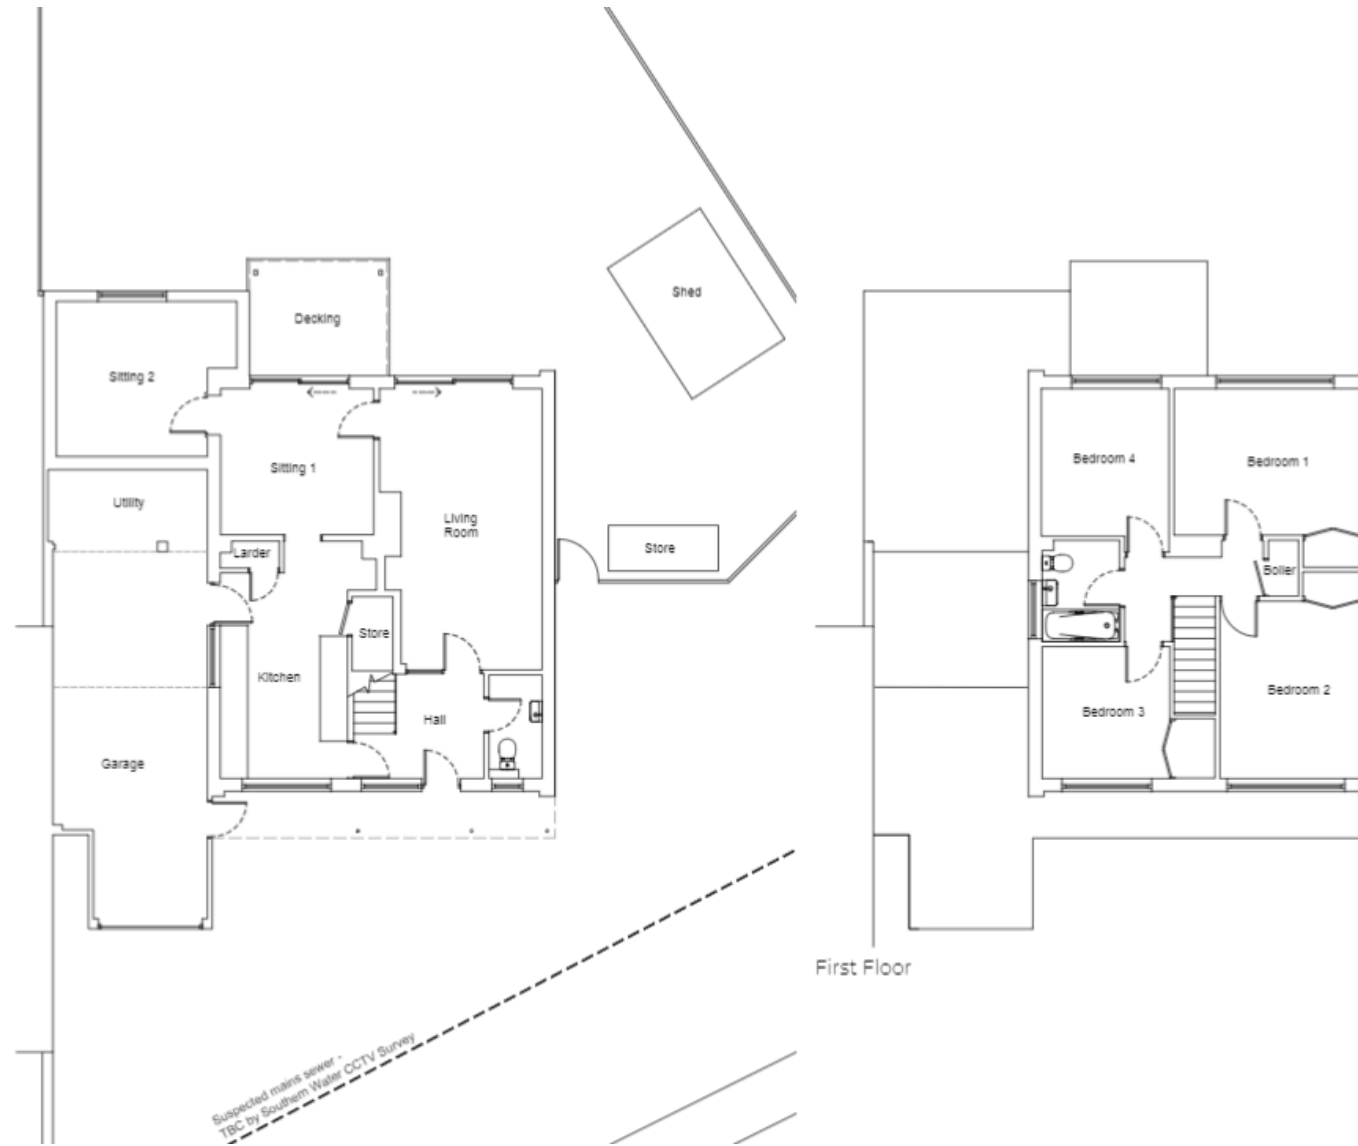

24/01568/HOU

Garage conversion with new replacement roof and single storey front porch extension to incorporate photovoltaic panels in roof slope. Replacement windows. Erection of canopy to side of dwelling.

2 Abbots Ann Road Winchester Hampshire SO22 6ND

The Location Plan

Aerial View

Proposed Block Plan

Existing Floor Plans

Proposed Floor Plans

Existing Elevations

Front Elevation (South)

Side Elevation (East)

Rear Elevation (North)

Side Elevation / Section (West)

Proposed Elevations

Front Elevation (South)

Side Elevation (East)

Rear Elevation (North)

Side Elevation / Section (West)