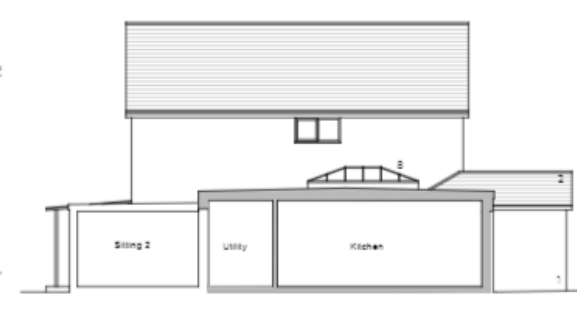

24/01568/HOU

Garage conversion with new replacement roof and single storey front porch extension to incorporate photovoltaic panels in roof slope. Replacement windows. Erection of canopy to side of dwelling.

Side Elevation (East)

Rear Elevation (North)

Side Elevation / Section (West)

Proposed Elevations

Front Elevation (South)

Side Elevation (East)

Rear Elevation (North)

Side Elevation / Section (West)