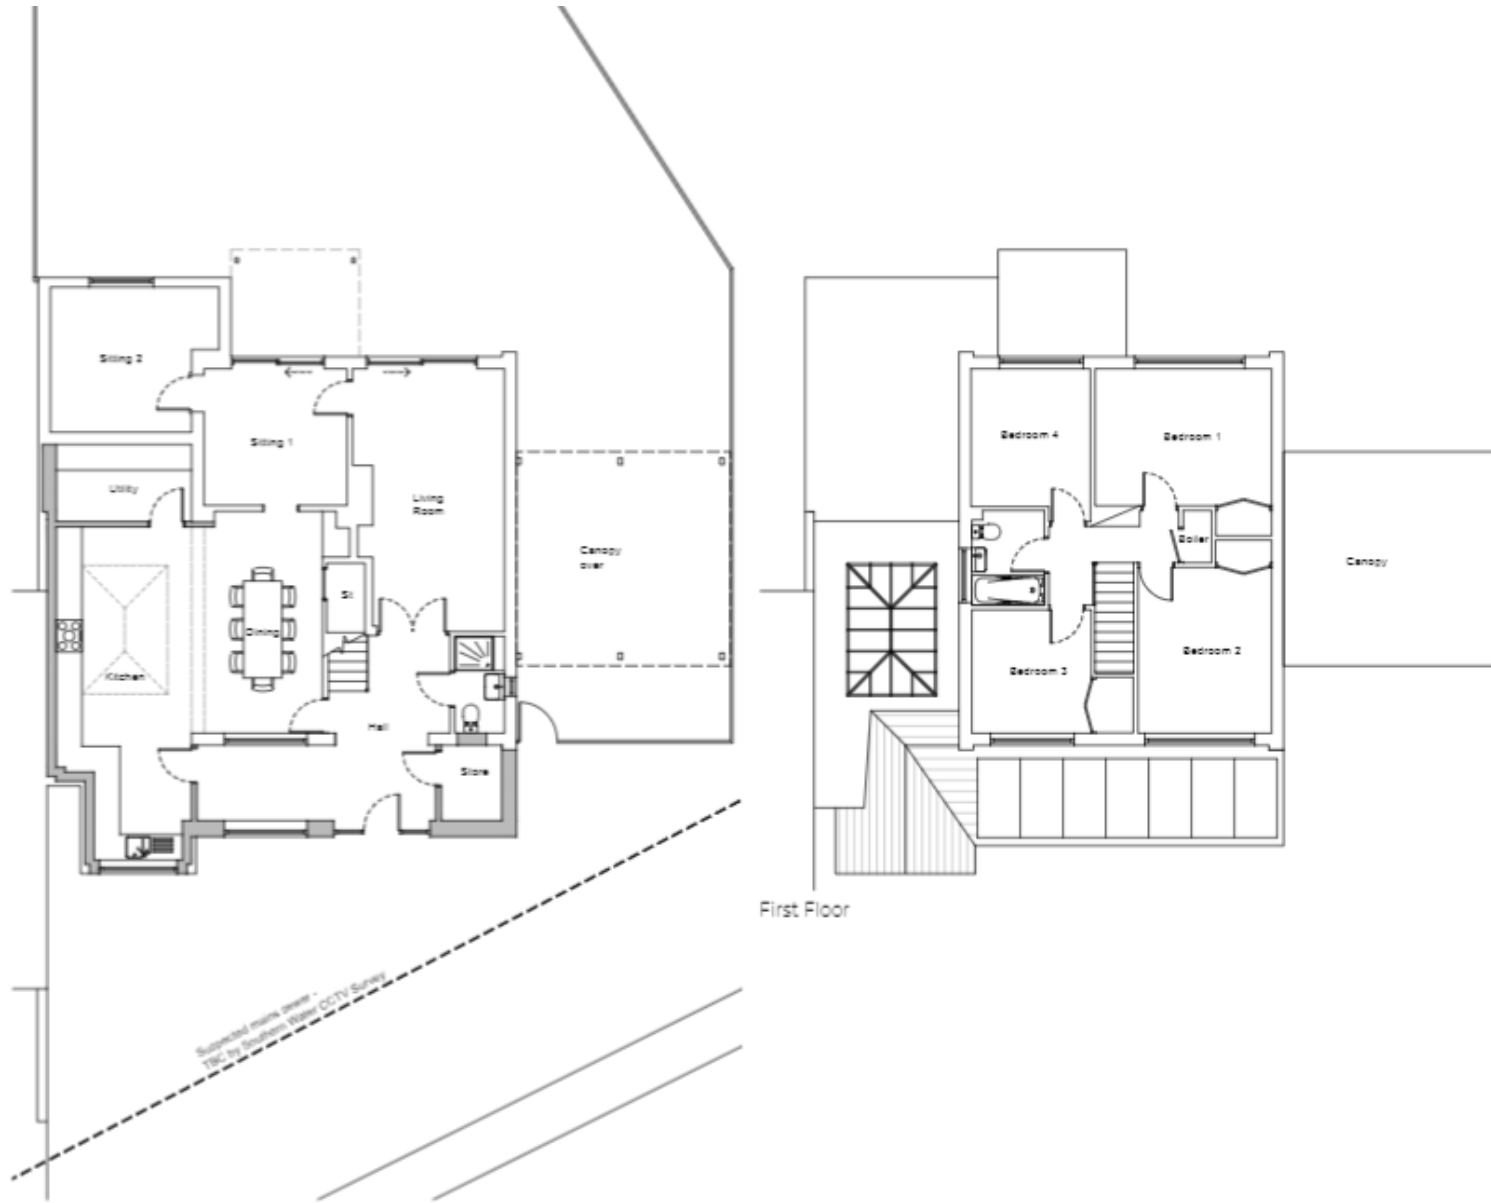

24/01568/HOU

Garage conversion with new replacement roof and single storey front porch extension to incorporate photovoltaic panels in roof slope. Replacement windows. Erection of canopy to side of dwelling.

2 Abbots Ann Road Winchester Hampshire SO22 6ND

The Location Plan

Aerial View

Proposed Block Plan

Existing Floor Plans

Proposed Floor Plans

Existing Elevations

Front Elevation (South)

Side Elevation (East)

Rear Elevation (North)

Side Elevation / Section (West)

Proposed Elevations

Front Elevation (South)

Side Elevation (East)

Rear Elevation (North)

Side Elevation / Section (West)