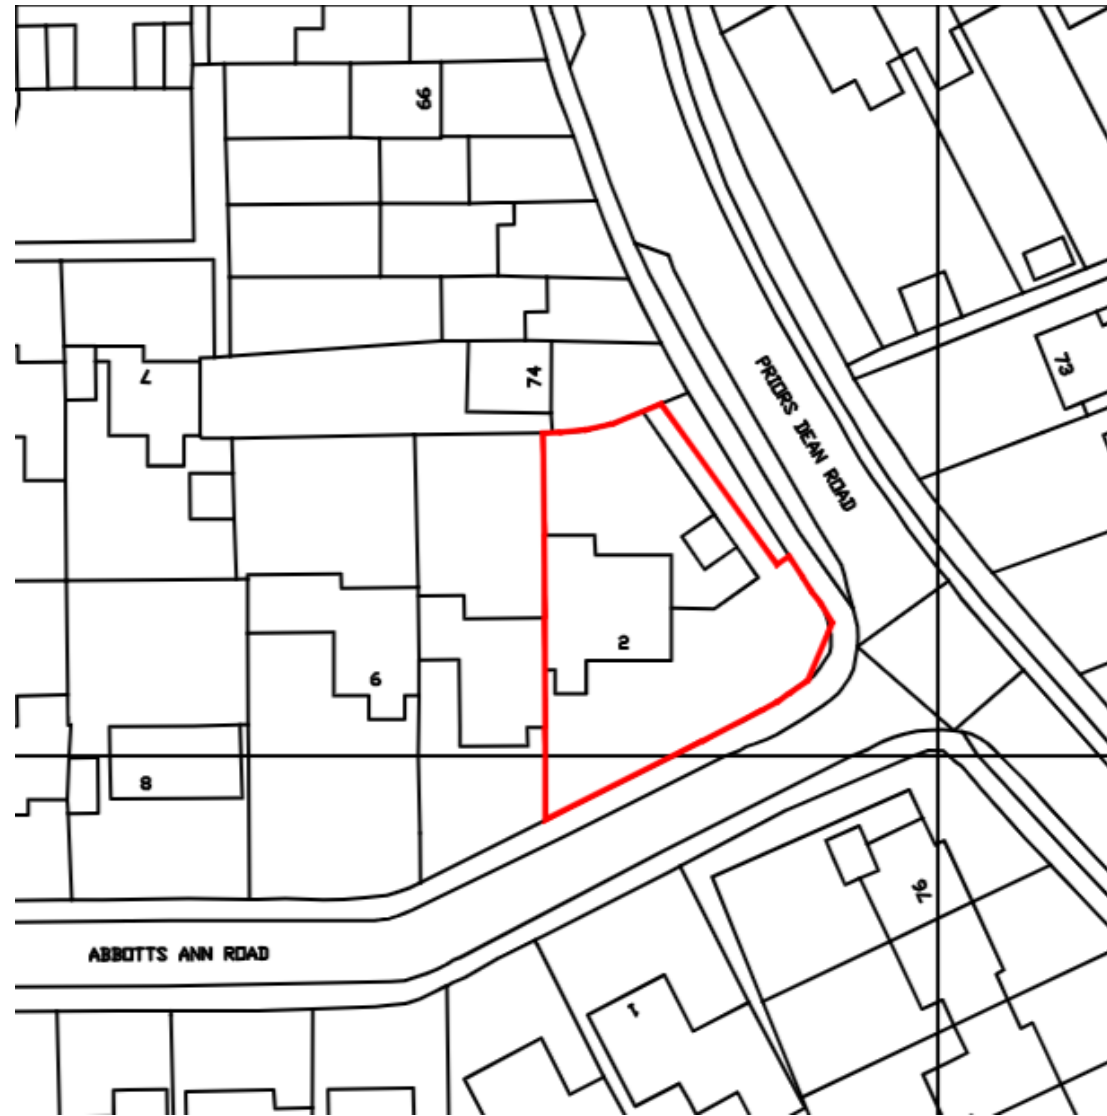

24/01568/HOU

Garage conversion with new replacement roof and single storey front porch extension to incorporate photovoltaic panels in roof slope. Replacement windows. Erection of canopy to side of dwelling.

2 Abbots Ann Road Winchester Hampshire SO22 6ND

The Location Plan

Aerial View

Proposed Block Plan

Existing Floor Plans

Proposed Floor Plans

Existing Elevations

Front Elevation (South)

Side Elevation (East)

Rear Elevation (North)

Side Elevation / Section (West)

Proposed Elevations

Front Elevation (South)

Side Elevation (East)

Rear Elevation (North)

Side Elevation / Section (West)