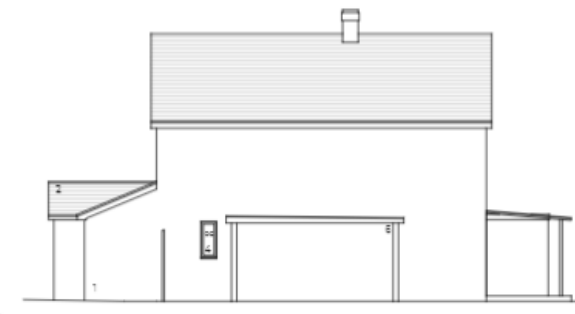

24/01568/HOU

Garage conversion with new replacement roof and single storey front porch extension to incorporate photovoltaic panels in roof slope. Replacement windows. Erection of canopy to side of dwelling.

Side Elevation (East)

Rear Elevation (North)

Side Elevation / Section (West)

Proposed Elevations

Front Elevation (South)

Side Elevation (East)

Rear Elevation (North)

Side Elevation / Section (West)